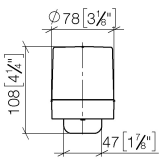

Dispenser wall model - Chrome

83 435 832

- width 78mm
- height 108 mm
- 250 ml bottle
- 94mm projection

Chrome

83 435 832-00

Soft Black

83 435 832-69

Dispenser wall model - Chrome

83 435 832

mm [inches]

Dispenser wall model - Chrome

83 435 832

Parts for other
finishes can be found
here: [Soft Black](#)

Spare parts list

No.	Item Number	Name	Quantity used	Delivery time
1	05 30 31 025 00 90	fixing set	1	2