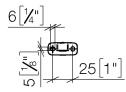

Dispenser wall model - Chrome

83 435 832

- width 78mm
- height 108 mm
- 250 ml bottle
- 94mm projection

Chrome

83 435 832-00

Soft Black

83 435 832-69

Dispenser wall model - Chrome

83 435 832

mm [inches]

Dispenser wall model - Chrome

83 435 832

Parts for other
finishes can be found
here: [Soft Black](#)

Spare parts list

No.	Item Number	Name	Quantity used	Delivery time
1	05 30 31 025 00 90	fixing set	1	2