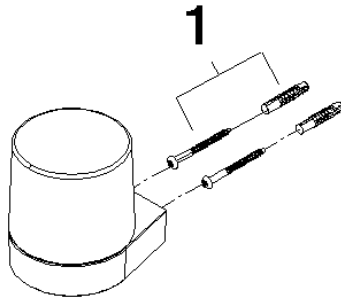

Dispenser wall model - Chrome

83 435 832

- width 78mm
- height 108 mm
- 250 ml bottle
- 94mm projection

Chrome

83 435 832-00

Soft Black

83 435 832-69

Dispenser wall model - Chrome

83 435 832

mm [inches]

Dispenser wall model - Chrome

83 435 832

Parts for other
finishes can be found
here: [Soft Black](#)

Spare parts list

No.	Item Number	Name	Quantity used	Delivery time
1	05 30 31 025 00 90	fixing set	1	2