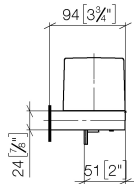

Dispenser wall model - Chrome

83 435 832

- width 78mm
- height 108 mm
- 250 ml bottle
- 94mm projection

Chrome

83 435 832-00

Soft Black

83 435 832-69

Dispenser wall model - Chrome

83 435 832

mm [inches]

Dispenser wall model - Chrome

83 435 832

Parts for other
finishes can be found
here: [Soft Black](#)

Spare parts list

No.	Item Number	Name	Quantity used	Delivery time
1	05 30 31 025 00 90	fixing set	1	2